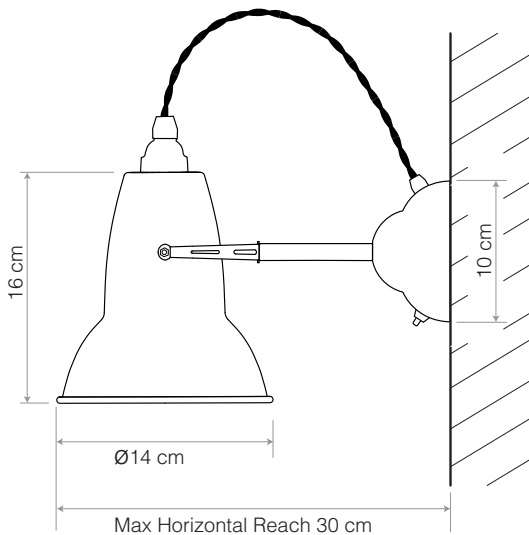

Electrical

- Voltage: 220/240V, 50/60Hz
- Class II - Double Insulated
- E27 lamp holder
- Maximum permitted bulb: 20W CFL / 10W LED E27
- Push switch on wall plate
- Light can be wired to an external light switch
- Bulb not included